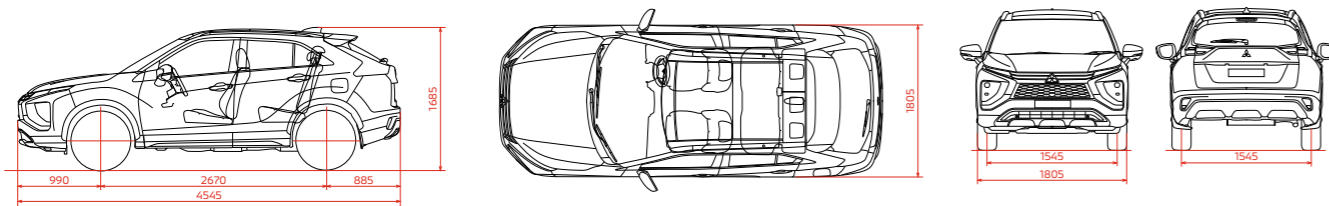

TECHNICAL SPECIFICATIONS & EXTERIOR COLOURS

| | |
|---------------------------------|--|
| Capacity (cc) | 1,499 |
| Max Power (ps/rpm) | 163/5,500 |
| Max Torque (Nm/rpm) | 250/2,400 - 2,500 |
| Fuel System | Electronically Controlled Direct Injection |
| Engine Type | DOHC MIVEC (4B40), 4-Cylinder, 16 Valve Petrol with Turbocharger & Intercooler |
| Wheel Drive | 2WD |
| Transmission | INVECS-III CVT (Continuously Variable Transmission) with 8-Speed Sports Mode |
| Top Speed (km/h) | 200 |
| 0-100km (sec) | 9.7 |
| Fuel Economy (ℓ/100 km) | 6.9 (14.5 km/ℓ) |
| Fuel Tank Capacity (ℓ) | 63 |
| VES Banding | B |
| Carbon Emission (CO2) | 157g/km |
| Curb Weight (kg) | 1,450-1,486 (Classic) / 1,475-1,536 (Style) |
| Length/Width/Height (mm) | 4,545/1,805/1,685 |
| Wheelbase (mm) | 2,670 |
| Turning Radius (m) | 5.3 |
| Tyre Size | 215/70 R16 (Classic) / 225/55 R18 (Style) |