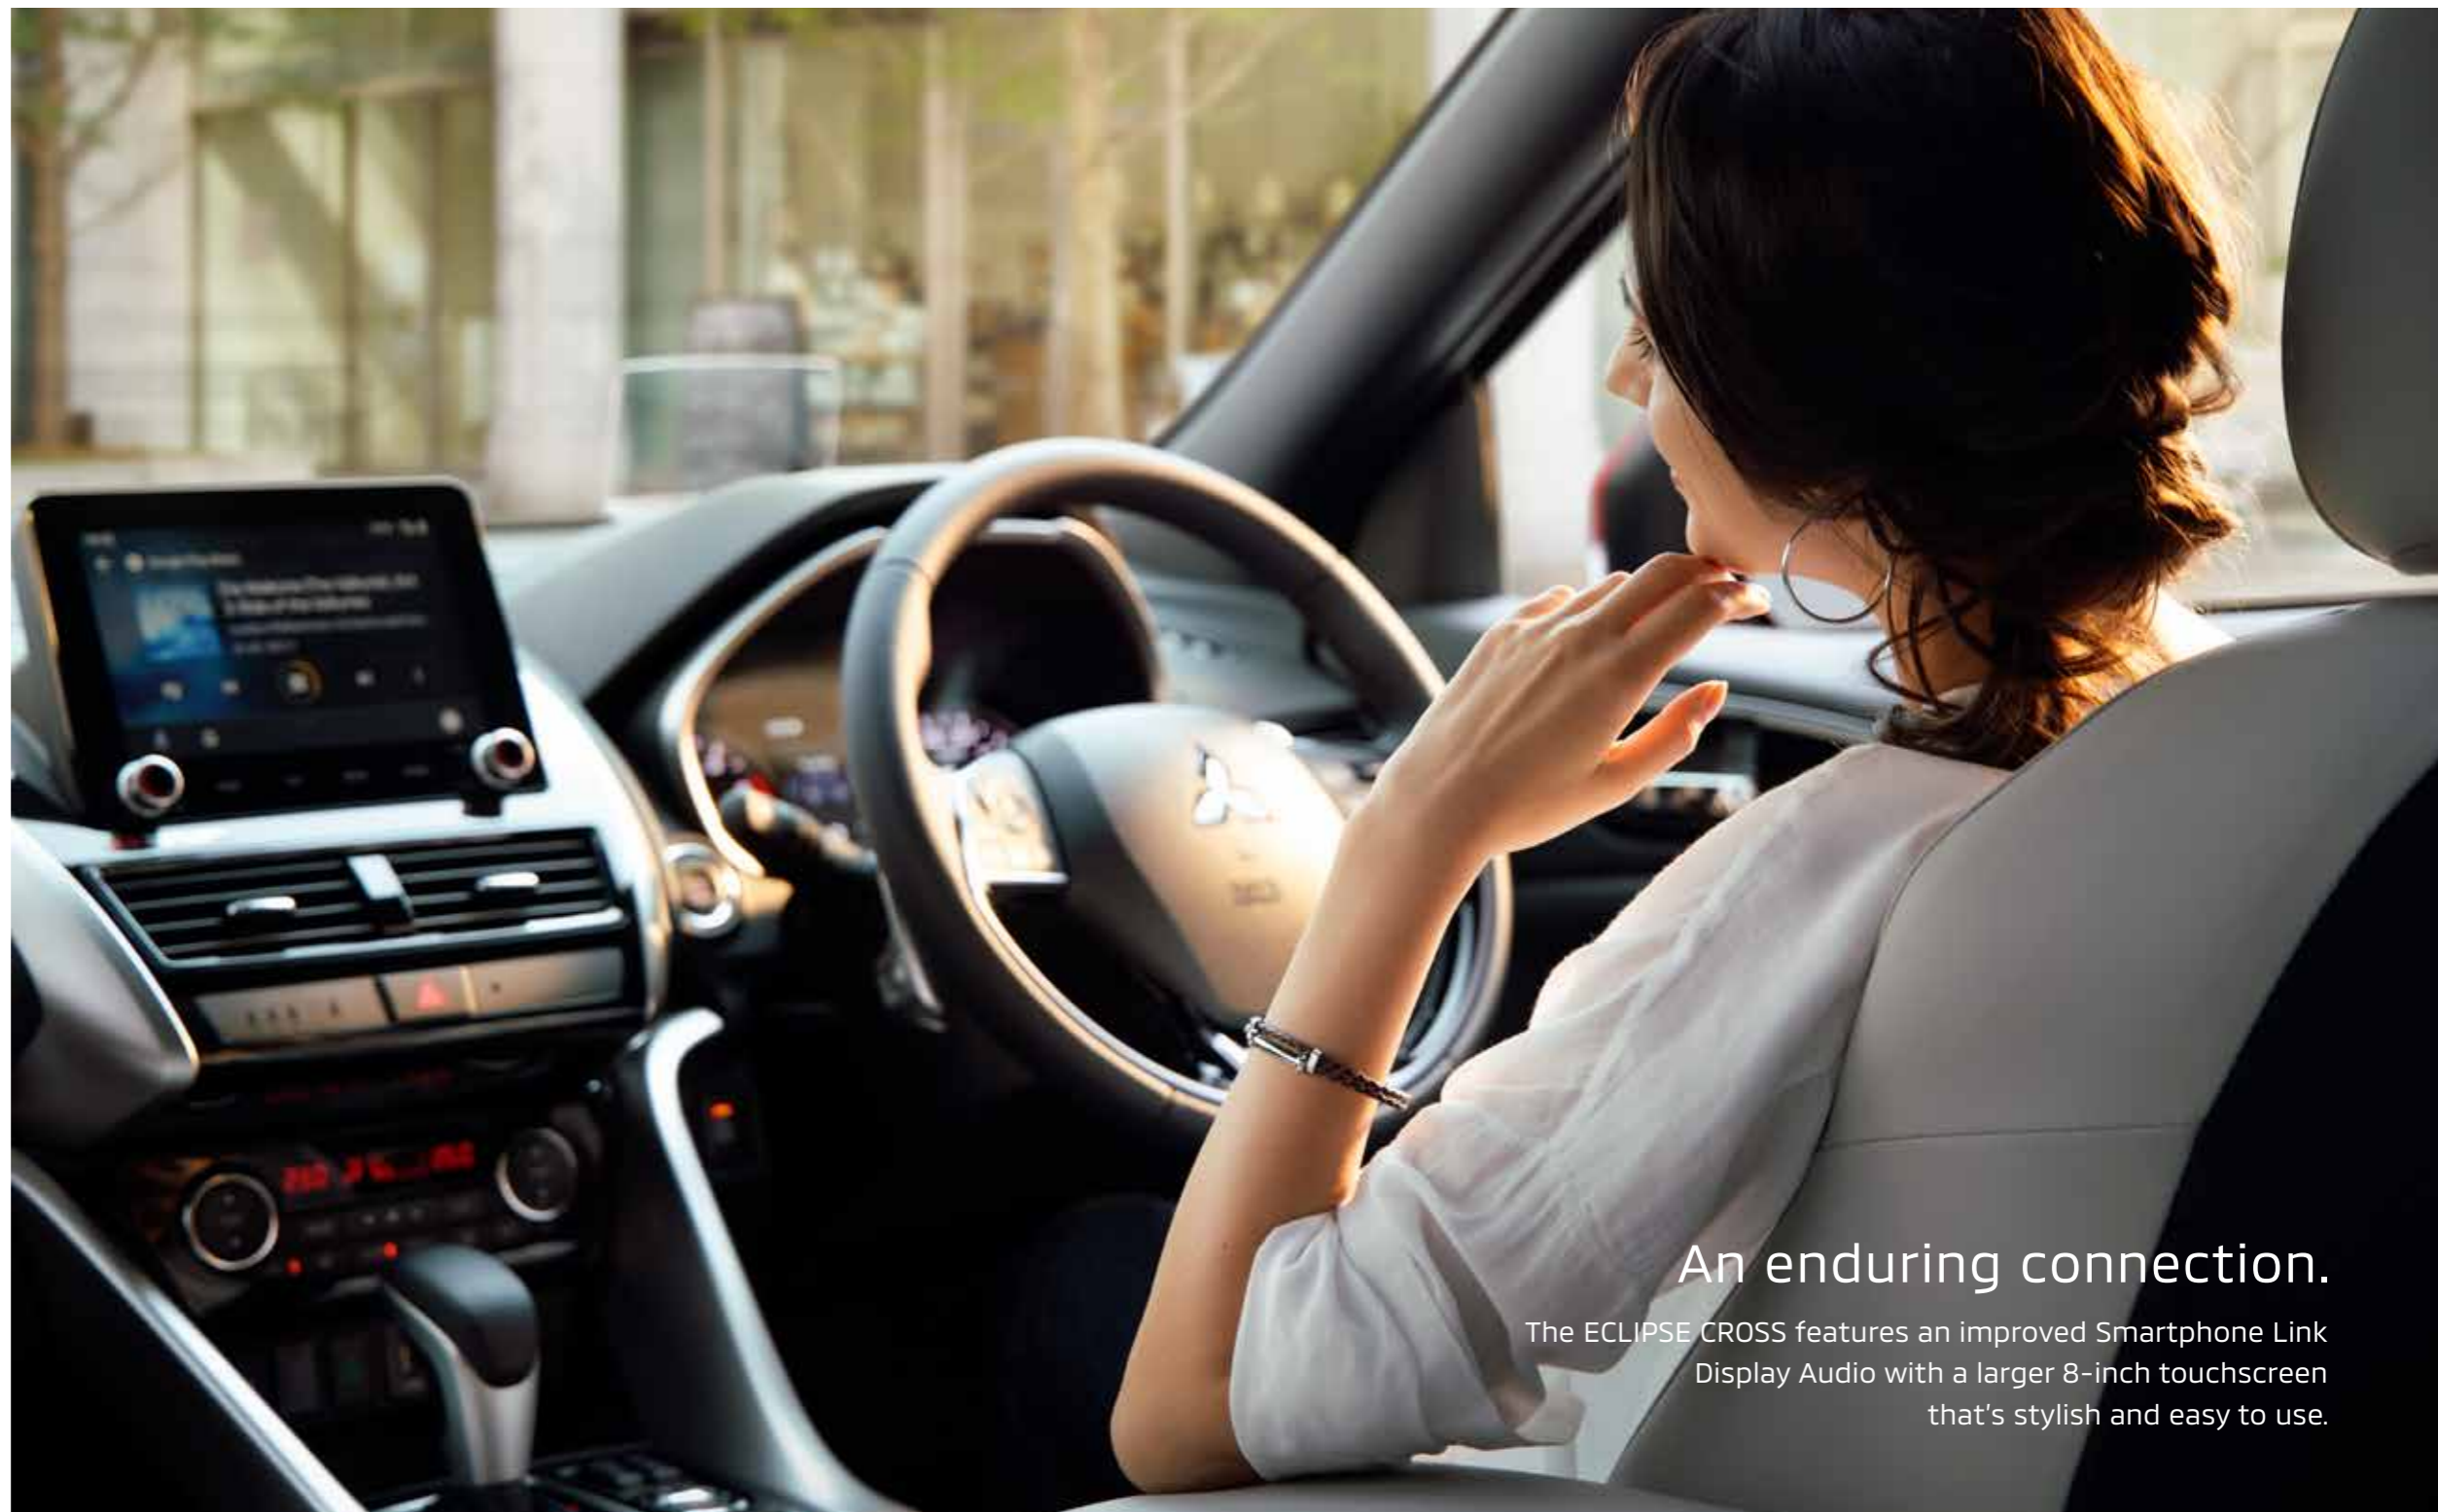

Explore the latest, buzzing, vibrant restaurant scenes conveniently with your smartphone. As you navigate your world freely from inside, there's no limit to the fun you can have.

An enduring connection.

The ECLIPSE CROSS features an improved Smartphone Link Display Audio with a larger 8-inch touchscreen that's stylish and easy to use.