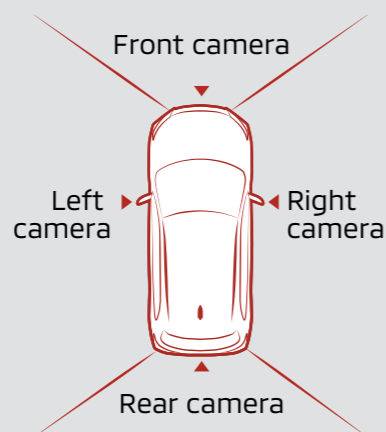

Multi Around Monitor (Style variant only)

Park safely and conveniently. Cameras mounted on the front, rear, and sides of the vehicle work together to display various views of your vehicle (including a bird's-eye view) to reveal blind spots.