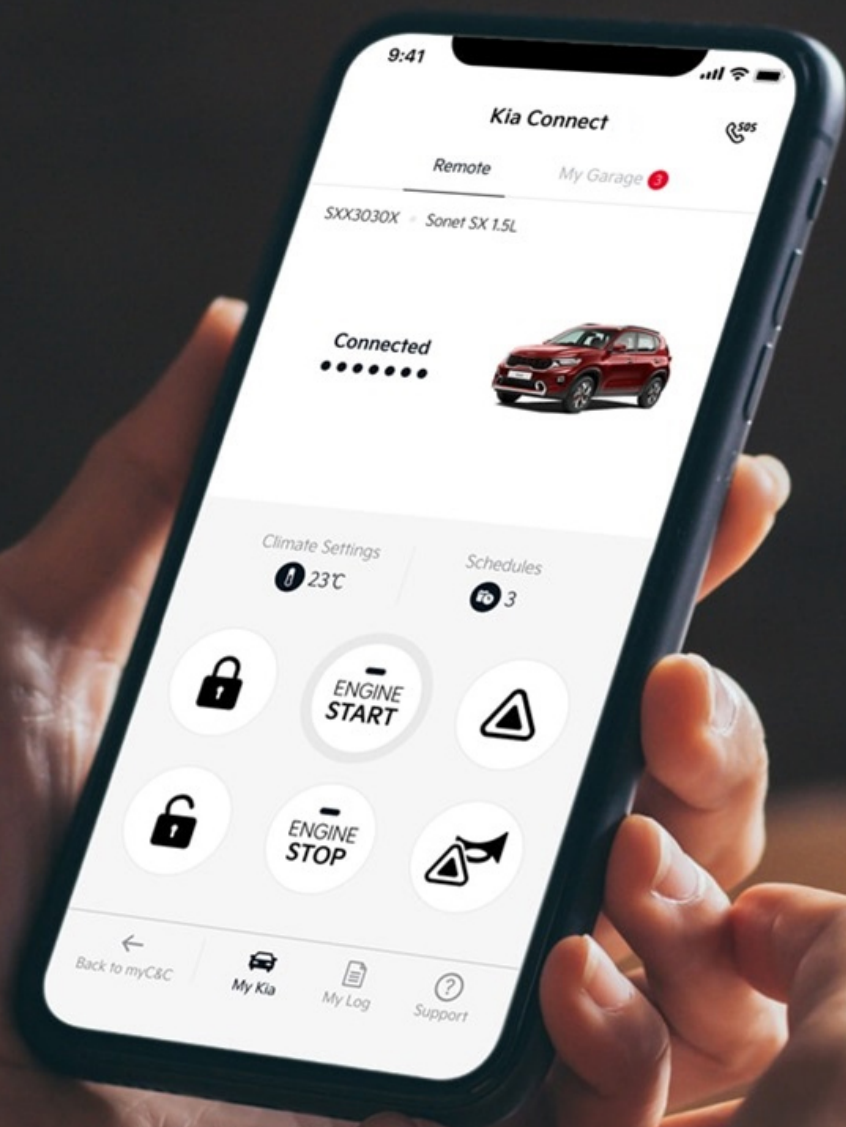

Kia Connect

Get connected. Get inspired.

Movement that inspires

A new dimension of connectivity.

The power to control your Kia at the touch of a button. Introducing the one-stop Kia Connect service that lets you connect seamlessly with your vehicle. Remote Vehicle Control, Diagnostics and Vehicle Health Check, Trip and Driving Reports, and so much more. Fully integrated with your Kia as well as smartphone, this service will take your driving and ownership experience to another level.

Smart

Get in the driver's seat with remote control, diagnostic data and driving statistics.

Connected

Experience seamless and advanced control of your vehicle, right at your fingertips.

Secure

Enjoy complete peace of mind on the road with automatic notifications sent to your quick contacts in time of accidents and emergencies.

Fully loaded with smart features.*

Kia Connect was created with the aim of offering you wide-ranging convenience and precise control over your Kia.

Remote Control

Control your car through your smartphone.

- Engine Start/Stop
- Door Lock/Unlock
- Climate Control
- Hazard Light & Horn
- Remote Scheduler

Vehicle Status & Diagnostics

Get real time vehicle status and alerts when faults are detected.

- Tyre Pressure Monitoring
- Fuel Percentage
- Mileage
- Battery Status
- Vehicle Health Check
- Smart Message