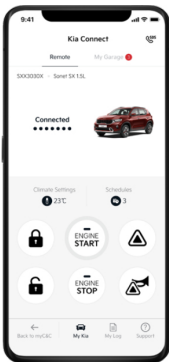

Kia Connect

Get connected. Get inspired.

Movement that inspires

A new dimension of connectivity.

The power to control your Kia at the touch of a button. Introducing the one-stop Kia Connect service that lets you connect seamlessly with your vehicle. Remote Vehicle Control, Diagnostics and Vehicle Health Check, Trip and Driving Reports, and so much more. Fully integrated with your Kia as well as smartphone, this service will take your driving and ownership experience to another level.

Smart

Get in the driver's seat with remote control, diagnostic data and driving statistics.

Connected

Experience seamless and advanced control of your vehicle, right at your fingertips.

Secure

Enjoy complete peace of mind on the road with automatic notifications sent to your quick contacts in time of accidents and emergencies.

Fully loaded with smart features.*

Kia Connect was created with the aim of offering you wide-ranging convenience and precise control over your Kia.

Remote Control

Control your car through your smartphone.

- Engine Start/Stop
- Door Lock/Unlock
- Climate Control
- Hazard Light & Horn
- Remote Scheduler

Vehicle Status & Diagnostics

Get real time vehicle status and alerts when faults are detected.

- Tyre Pressure Monitoring
- Fuel Percentage
- Mileage
- Battery Status
- Vehicle Health Check
- Smart Message