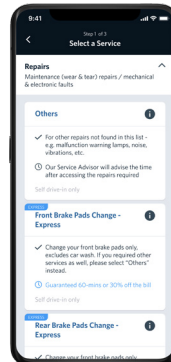

Vehicle Maintenance

Never miss another car service.

- Warranty Status
- Service Appointment Booking