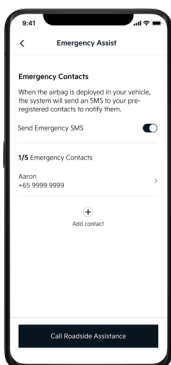

- Engine Start/Stop
- Door Lock/Unlock
- Climate Control
- Hazard Light & Horn
- Remote Scheduler

Vehicle Status & Diagnostics

Get real time vehicle status and alerts when faults are detected.

- Tyre Pressure Monitoring
- Fuel Percentage
- Mileage
- Battery Status
- Vehicle Health Check
- Smart Message

Vehicle Maintenance

Never miss another car service.

- Warranty Status
- Service Appointment Booking

Emergency Assist

Have your pre-registered contacts be automatically notified during emergencies.

- Emergency Quick Contact
- SOS Notification Trigger

Driving Statistics & History

Analyse your driving pattern and view your trip reports.

- Trip Logs
- Driving Information
- Eco Score
- Speed Pattern

Choose your connectivity package.*

Kia Connect is available to you via different subscription packages. Subscribers will be able to access the connected car service through the myC&C App. Once you opt for it, a Kia Connect module with active SIM will be installed in your vehicle to establish connectivity.