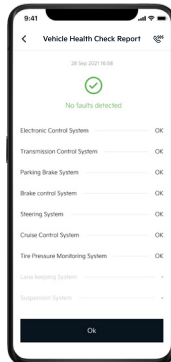

Kia Connect

Get connected. Get inspired.

Movement that inspires

A new dimension of connectivity.

The power to control your Kia at the touch of a button. Introducing the one-stop Kia Connect service that lets you connect seamlessly with your vehicle. Remote Vehicle Control, Diagnostics and Vehicle Health Check, Trip and Driving Reports, and so much more. Fully integrated with your Kia as well as smartphone, this service will take your driving and ownership experience to another level.

Smart

Get in the driver's seat with remote control, diagnostic data and driving statistics.

Connected

Experience seamless and advanced control of your vehicle, right at your fingertips.

Secure

Enjoy complete peace of mind on the road with automatic notifications sent to your quick contacts in time of accidents and emergencies.

Fully loaded with smart features.*

Kia Connect was created with the aim of offering you wide-ranging convenience and precise control over your Kia.

Remote Control

Control your car through your smartphone.

- Engine Start/Stop
- Door Lock/Unlock
- Climate Control
- Hazard Light & Horn
- Remote Scheduler

Vehicle Status & Diagnostics

Get real time vehicle status and alerts when faults are detected.

- Tyre Pressure Monitoring
- Fuel Percentage
- Mileage
- Battery Status
- Vehicle Health Check
- Smart Message