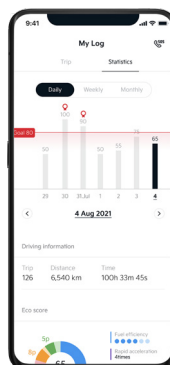

- Engine Start/Stop
- Door Lock/Unlock
- Climate Control
- Hazard Light & Horn
- Remote Scheduler

Vehicle Status & Diagnostics

Get real time vehicle status and alerts when faults are detected.

- Tyre Pressure Monitoring
- Fuel Percentage
- Mileage
- Battery Status
- Vehicle Health Check
- Smart Message

Vehicle Maintenance

Never miss another car service.

- Warranty Status
- Service Appointment Booking

Emergency Assist

Have your pre-registered contacts be automatically notified during emergencies.

- Emergency Quick Contact
- SOS Notification Trigger

Driving Statistics & History

Analyse your driving pattern and view your trip reports.

- Trip Logs
- Driving Information
- Eco Score
- Speed Pattern

Choose your connectivity package.*

Kia Connect is available to you via different subscription packages. Subscribers will be able to access the connected car service through the myC&C App. Once you opt for it, a Kia Connect module with active SIM will be installed in your vehicle to establish connectivity.