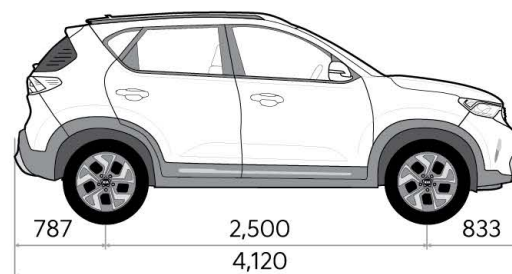

One-tone Body Colors

Wheels

Technical Data

Displacement (cc):	1,497	Overhang (front)	833
Engine type:	Gamma 1.5 MPI	Overhang (rear)	787
Max power (ps/rpm):	115/6,300	Overall length (mm):	4,120
Max torque (Nm/rpm):	144/4,500	Overall width (mm):	1,790
0 - 100km/h (s):	11.0	Overall height (mm):	1,642
Fuel consumption (ℓ/100km):	6.4	Wheelbase (mm):	2,500
Fuel tank (ℓ):	45	Minimum turning radius (m):	5.3
CO₂ emission (g/km):	148	Wheel tread (front)	1,558
VES banding:	B	Wheel tread (rear)	1,571

1.5ℓ Compact SUV

Cycle & Carriage Aftersales Service keeps your car in its prime.

We care for you the same way we care for our family. Experience the Cycle & Carriage Kia Service spirit as we welcome you at our Kia Authorised Service Centres.

With more than a century in the automotive industry, we can assure you that you will enjoy the most comprehensive customer support and exceptional service experience by well-trained professionals, using state-of-the-art technologies, diagnostic tools and genuine parts to keep your Kia vehicle running in peak condition. All Kia genuine parts come with 2 years or 40,000km (whichever comes first) warranty.

This is our commitment to you.

Industry-leading warranty.

We are confident of the quality and durability of every Kia vehicle, having undergone stringent pre-delivery processes and checks before being delivered in pristine condition. We are so confident that your new Kia car will enjoy a 5-year unlimited mileage warranty and a 10-year engine warranty.

From the date of registration, your new Kia car is covered against defects in materials and workmanship for a period of 5 years of factory unlimited mileage.