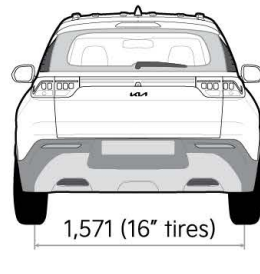

One-tone Body Colors

Wheels

Technical Data

Displacement (cc):	1,497	Overhang (front)	833
Engine type:	Gamma 1.5 MPI	Overhang (rear)	787
Max power (ps/rpm):	115/6,300	Overall length (mm):	4,120
Max torque (Nm/rpm):	144/4,500	Overall width (mm):	1,790
0 - 100km/h (s):	11.0	Overall height (mm):	1,642
Fuel consumption (ℓ/100km):	6.4	Wheelbase (mm):	2,500
Fuel tank (ℓ):	45	Minimum turning radius (m):	5.3
CO₂ emission (g/km):	148	Wheel tread (front)	1,558
VES banding:	B	Wheel tread (rear)	1,571

1.5ℓ Compact SUV

Cycle & Carriage Aftersales Service keeps your car in its prime.

We care for you the same way we care for our family. Experience the Cycle & Carriage Kia Service spirit as we welcome you at our Kia Authorised Service Centres.

With more than a century in the automotive industry, we can assure you that you will enjoy the most comprehensive customer support and exceptional service experience by well-trained professionals, using state-of-the-art technologies, diagnostic tools and genuine parts to keep your Kia vehicle running in peak condition. All Kia genuine parts come with 2 years or 40,000km (whichever comes first) warranty.

This is our commitment to you.

Industry-leading warranty.

We are confident of the quality and durability of every Kia vehicle, having undergone stringent pre-delivery processes and checks before being delivered in pristine condition. We are so confident that your new Kia car will enjoy a 5-year unlimited mileage warranty and a 10-year engine warranty.

From the date of registration, your new Kia car is covered against defects in materials and workmanship for a period of 5 years of factory unlimited mileage.