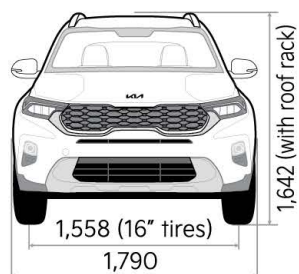

One-tone Body Colors

Wheels

Technical Data

Displacement (cc):	1,497	Overhang (front)	833
Engine type:	Gamma 1.5 MPI	Overhang (rear)	787
Max power (ps/rpm):	115/6,300	Overall length (mm):	4,120
Max torque (Nm/rpm):	144/4,500	Overall width (mm):	1,790
0 - 100km/h (s):	11.0	Overall height (mm):	1,642
Fuel consumption (ℓ/100km):	6.4	Wheelbase (mm):	2,500
Fuel tank (ℓ):	45	Minimum turning radius (m):	5.3
CO₂ emission (g/km):	148	Wheel tread (front)	1,558
VES banding:	B	Wheel tread (rear)	1,571

1.5ℓ Compact SUV

Cycle & Carriage Aftersales Service keeps your car in its prime.

We care for you the same way we care for our family. Experience the Cycle & Carriage Kia Service spirit as we welcome you at our Kia Authorised Service Centres.

With more than a century in the automotive industry, we can assure you that you will enjoy the most comprehensive customer support and exceptional service experience by well-trained professionals, using state-of-the-art technologies, diagnostic tools and genuine parts to keep your Kia vehicle running in peak condition. All Kia genuine parts come with 2 years or 40,000km (whichever comes first) warranty.

This is our commitment to you.

Industry-leading warranty.

We are confident of the quality and durability of every Kia vehicle, having undergone stringent pre-delivery processes and checks before being delivered in pristine condition. We are so confident that your new Kia car will enjoy a 5-year unlimited mileage warranty and a 10-year engine warranty.

From the date of registration, your new Kia car is covered against defects in materials and workmanship for a period of 5 years of factory unlimited mileage.