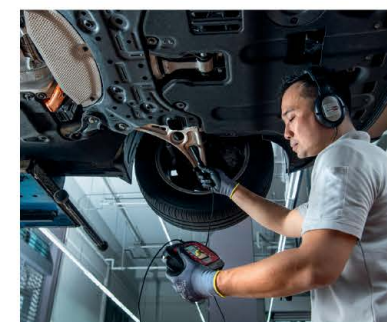

Kia Service Centres
241 Alexandra Road
209 Pandan Gardens
330 Ubi Road 3
600 Sin Ming Avenue

Tel: 6866 1666