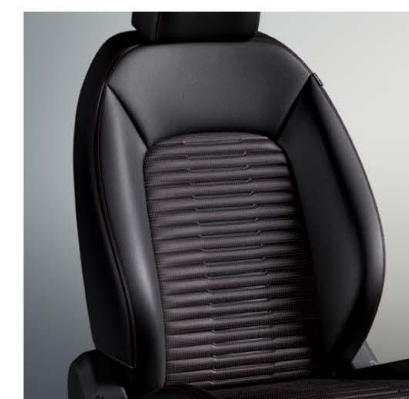

Quality time, all the time.

Everyone can ride comfortably on long trips thanks to plenty of front and rear seat headroom and legroom. The seats are firm and comfortable, while cupholders, USB outlets, and storage areas are well within reach of every occupant.

Black One-tone Interior

Black leather

Gear up for adventure.

Maybe you're setting off on your own expedition, or maybe you just like to look prepared for one. The Sonet is available with exterior and interior options and accessories for motorists who are ready to explore the back roads or city boulevards.