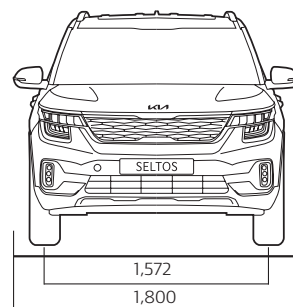

Exterior Colors

Lively exterior colors accentuate the bold contours of the Seltos. Stand out from the crowd with one of our appealing color options.

One-tone body colors

Wheels

Dimensions (mm)

Overall length	4,315
Overall width	1,800
Overall height	1,645 (with sunroof and roof rack)
	1,620 (without sunroof and roof rack)
Wheelbase	2,610
Wheel tread (front/rear)	1,572 / 1,595 (16")
	1,560 / 1,583 (17")
Overhang (front/rear)	865 / 840

Leg room (front/rear)	1,101 / 872
Head room (front/rear)	965 / 980 (with sunroof)
	1,015 / 980 (without sunroof)
Shoulder room (front/rear)	1,409 / 1,395
Min. ground clearance	190
Fuel Consumption (ℓ/100km)	6.3
CO₂ (g/km)	143
VES banding	B

Cycle & Carriage Aftersales Service keeps your car in its prime.

We care for you the same way we care for our family. Experience the Cycle & Carriage Kia Service spirit as we welcome you at our Kia Authorised Service Centres.

With more than a century in the automotive industry, we can assure you that you will enjoy the most comprehensive customer support and exceptional service experience by well-trained professionals, using state-of-the-art technologies, diagnostic tools and genuine parts to keep your Kia vehicle running in peak condition. All Kia genuine parts come with 2 years or 40,000km (whichever comes first) warranty.

This is our commitment to you.

Industry-leading warranty.

We are confident of the quality and durability of every Kia vehicle, having undergone stringent pre-delivery processes and checks before being delivered in pristine condition. We are so confident that your new Kia car will enjoy a 5-year unlimited mileage warranty and a 10-year engine warranty.