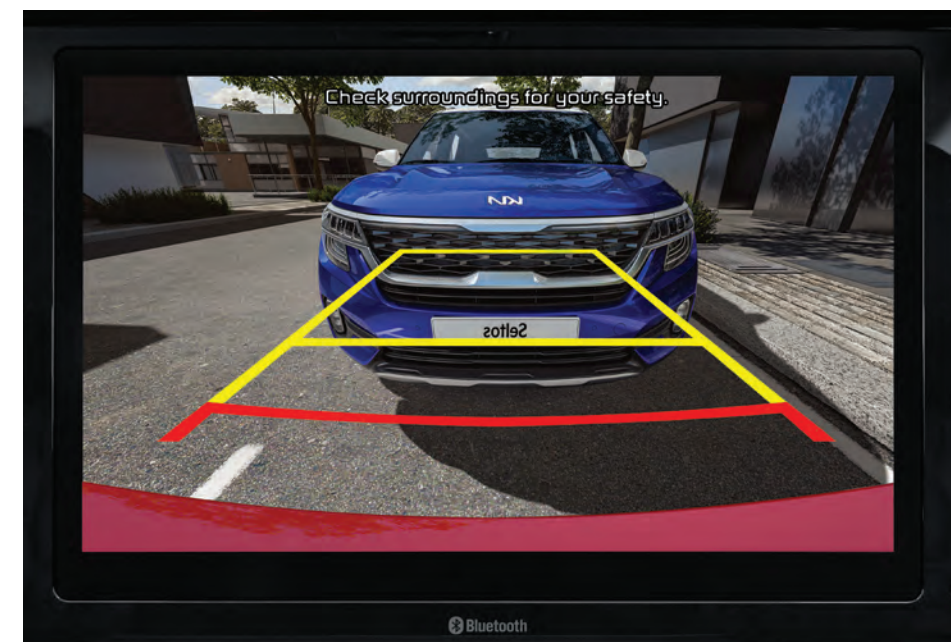

Parking Distance Warning (PDW)

To help you park safely and confidently, PDW employs ultrasonic sensors mounted on the bumpers and uses audible alerts, and visual warnings on the supervision cluster, to warn you of any vehicles or obstacles ahead of you or behind you that may be getting too close.

Technology that makes us all look good.

Sometimes the smartest solution is the simplest one. The Seltos offers a range of Kia DRIVE WiSE technologies to help make driving safer and less stressful. They come into play when you're changing lanes on the motorway, maneuvering into a tight parking space, or backing out into the street. The technology in the Seltos is dedicated to keeping you focused and well informed, while it can even step in to help keep you out of danger.

Drive Mode Select (DMS)

The Seltos' DMS includes 3 modes, Normal, Eco, Sport that change the driving characteristics.

Cruise control

Cruise control lets you choose a preferred speed to give your foot a rest on the open road. Lightly tapping the brakes, or pressing the cancel button, will restore Seltos to manual acceleration mode.

Rear View Monitor (RVM)

Rear View Monitor with Parking Guidance gives you a live view of what's behind you. Lines superimposed on the image help you know how much space you have.

An all-road performer, a natural born protector.