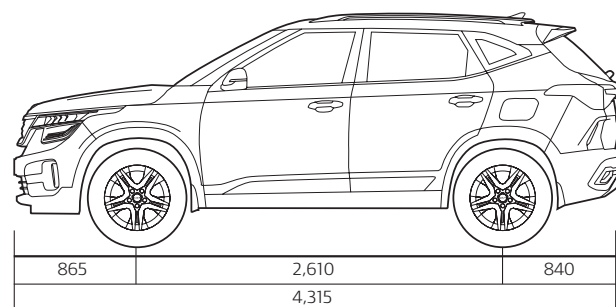

Exterior Colors

Lively exterior colors accentuate the bold contours of the Seltos. Stand out from the crowd with one of our appealing color options.

One-tone body colors

Wheels

Dimensions (mm)

Overall length	4,315
Overall width	1,800
Overall height	1,645 (with sunroof and roof rack)
	1,620 (without sunroof and roof rack)
Wheelbase	2,610
Wheel tread (front/rear)	1,572 / 1,595 (16")
	1,560 / 1,583 (17")
Overhang (front/rear)	865 / 840

Leg room (front/rear)	1,101 / 872
Head room (front/rear)	965 / 980 (with sunroof)
	1,015 / 980 (without sunroof)
Shoulder room (front/rear)	1,409 / 1,395
Min. ground clearance	190
Fuel Consumption (ℓ/100km)	6.3
CO₂ (g/km)	143
VES banding	B