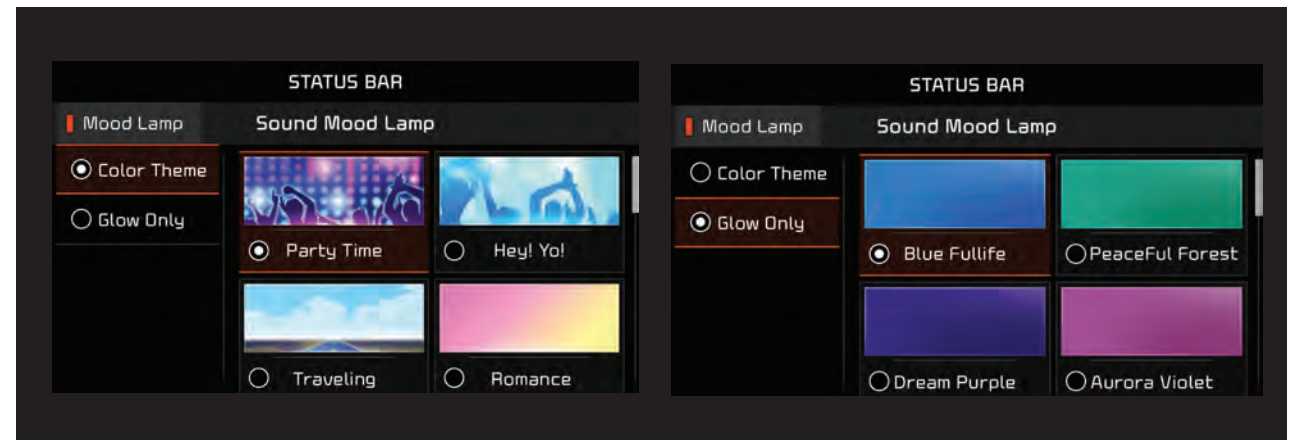

The spacious and welcoming interior combines a simple, intelligent driver interface with firm yet comfortable seating and tasteful appointments for everyone inside. A well-balanced suspension delivers a smooth ride. An available sunroof adds to the cabin's open feeling. The decor is sophisticated, but it can also be livened up with a variety of bold colour treatments.

Wireless smartphone charger (SX only)

Charge a compatible mobile phone wirelessly on the pad in front of the gear selector.

10.25" touchscreen infotainment system with Apple CarPlay and Android auto connectivity

The wide, customizable 10.25" TFT LCD high-resolution display presents navigation and audio data, rear view monitor, and parking guidance, all at a glance.

6-speaker sound system

The advanced 6-speaker sound system creates full-bodied sound reproduction.

Sound mood lighting system (SX only)

Door surfaces glow with soothing colors that change at regular intervals, or pulsate in sync with your music.

60:40 split-folding rear seats

The rear seatbacks split 60:40 and fold flat to accommodate a variety of passenger and cargo combinations. When the seatbacks are folded flat, large, bulky items can be transported without obstructing the view out the rear glass.