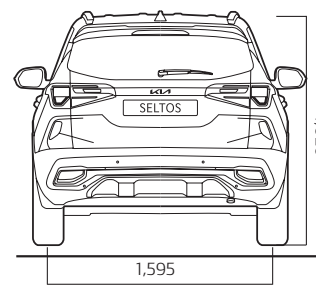

Exterior Colors

Lively exterior colors accentuate the bold contours of the Seltos. Stand out from the crowd with one of our appealing color options.

One-tone body colors

Wheels

Dimensions (mm)

Overall length	4,315
Overall width	1,800
Overall height	1,645 (with sunroof and roof rack)
	1,620 (without sunroof and roof rack)
Wheelbase	2,610
Wheel tread (front/rear)	1,572 / 1,595 (16")
	1,560 / 1,583 (17")
Overhang (front/rear)	865 / 840

Leg room (front/rear)	1,101 / 872
Head room (front/rear)	965 / 980 (with sunroof)
	1,015 / 980 (without sunroof)
Shoulder room (front/rear)	1,409 / 1,395
Min. ground clearance	190
Fuel Consumption (ℓ/100km)	6.3
CO₂ (g/km)	143
VES banding	B

Cycle & Carriage Aftersales Service keeps your car in its prime.

We care for you the same way we care for our family. Experience the Cycle & Carriage Kia Service spirit as we welcome you at our Kia Authorised Service Centres.

With more than a century in the automotive industry, we can assure you that you will enjoy the most comprehensive customer support and exceptional service experience by well-trained professionals, using state-of-the-art technologies, diagnostic tools and genuine parts to keep your Kia vehicle running in peak condition. All Kia genuine parts come with 2 years or 40,000km (whichever comes first) warranty.

This is our commitment to you.

Industry-leading warranty.

We are confident of the quality and durability of every Kia vehicle, having undergone stringent pre-delivery processes and checks before being delivered in pristine condition. We are so confident that your new Kia car will enjoy a 5-year unlimited mileage warranty and a 10-year engine warranty.