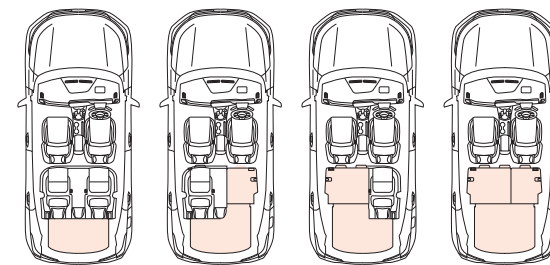

60:40 split-folding rear seats

The rear seatbacks split 60:40 and fold flat to accommodate a variety of passenger and cargo combinations. When the seatbacks are folded flat, large, bulky items can be transported without obstructing the view out the rear glass.