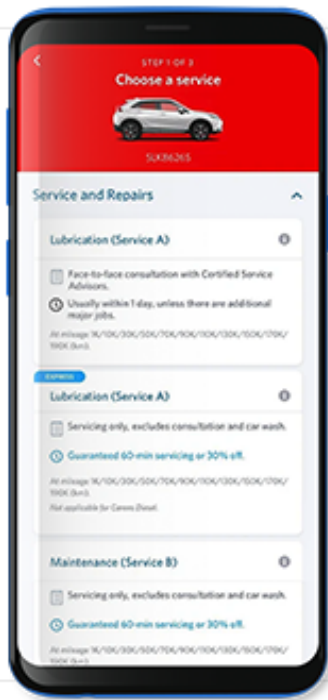

Prices start from \$298*.

[BUY NOW!](#)

**Terms & conditions apply.*

KEEP YOUR CAR CLEAN AND GERM-FREE!

Dust, bacteria and grime in your car can act as carriers for virus. It is essential to clean and disinfect your car regularly. Besides disinfecting interior surfaces, the air-conditioning system can be a hidden source of germs growth. Yet, this area is difficult to reach using normal disinfection methods.

[BUY NOW!](#)

DOWNLOAD THE MYC&C APP

Download it now to receive important notifications, gain easy access to service booking, your vehicle information, service credits, service plans, eShop, and more.

ANSWER & WIN!